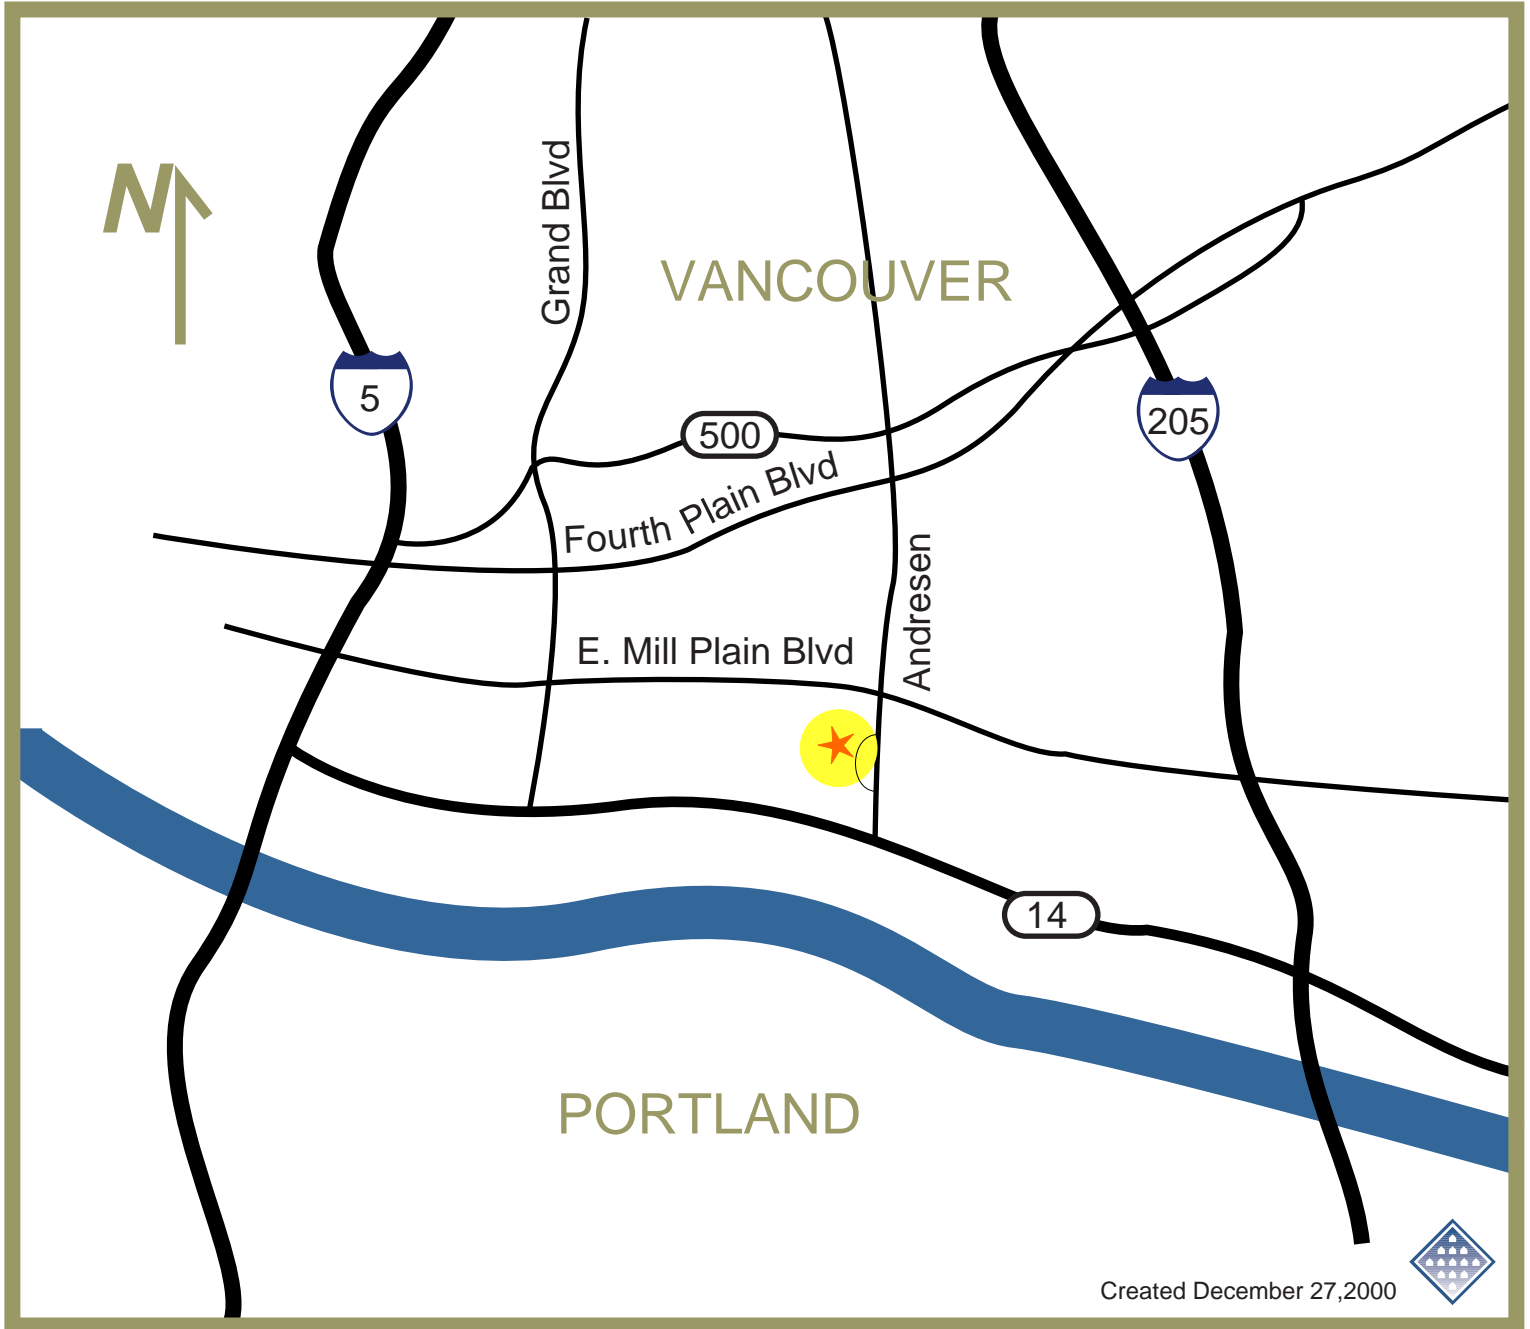

RISE & STARS Community Center

500 Omaha Way, Vancouver, WA 98661 (360) 737-2950

From Interstate 5:

Exit Mill Plain East from I-5. Travel 3 miles to Andresen Road. You will see a Safeway to your right just before Andresen. Turn right (south) on Andresen. Turn right at the first residential street, Wichita. Travel two blocks and park in the lot directly ahead.

From Interstate 205:

Exit Mill Plain West from I-205. Travel 2 miles to Andresen Road. Turn left (south) on Andresen. Turn right at the first residential street, Wichita. Travel two blocks and park in the lot directly ahead.